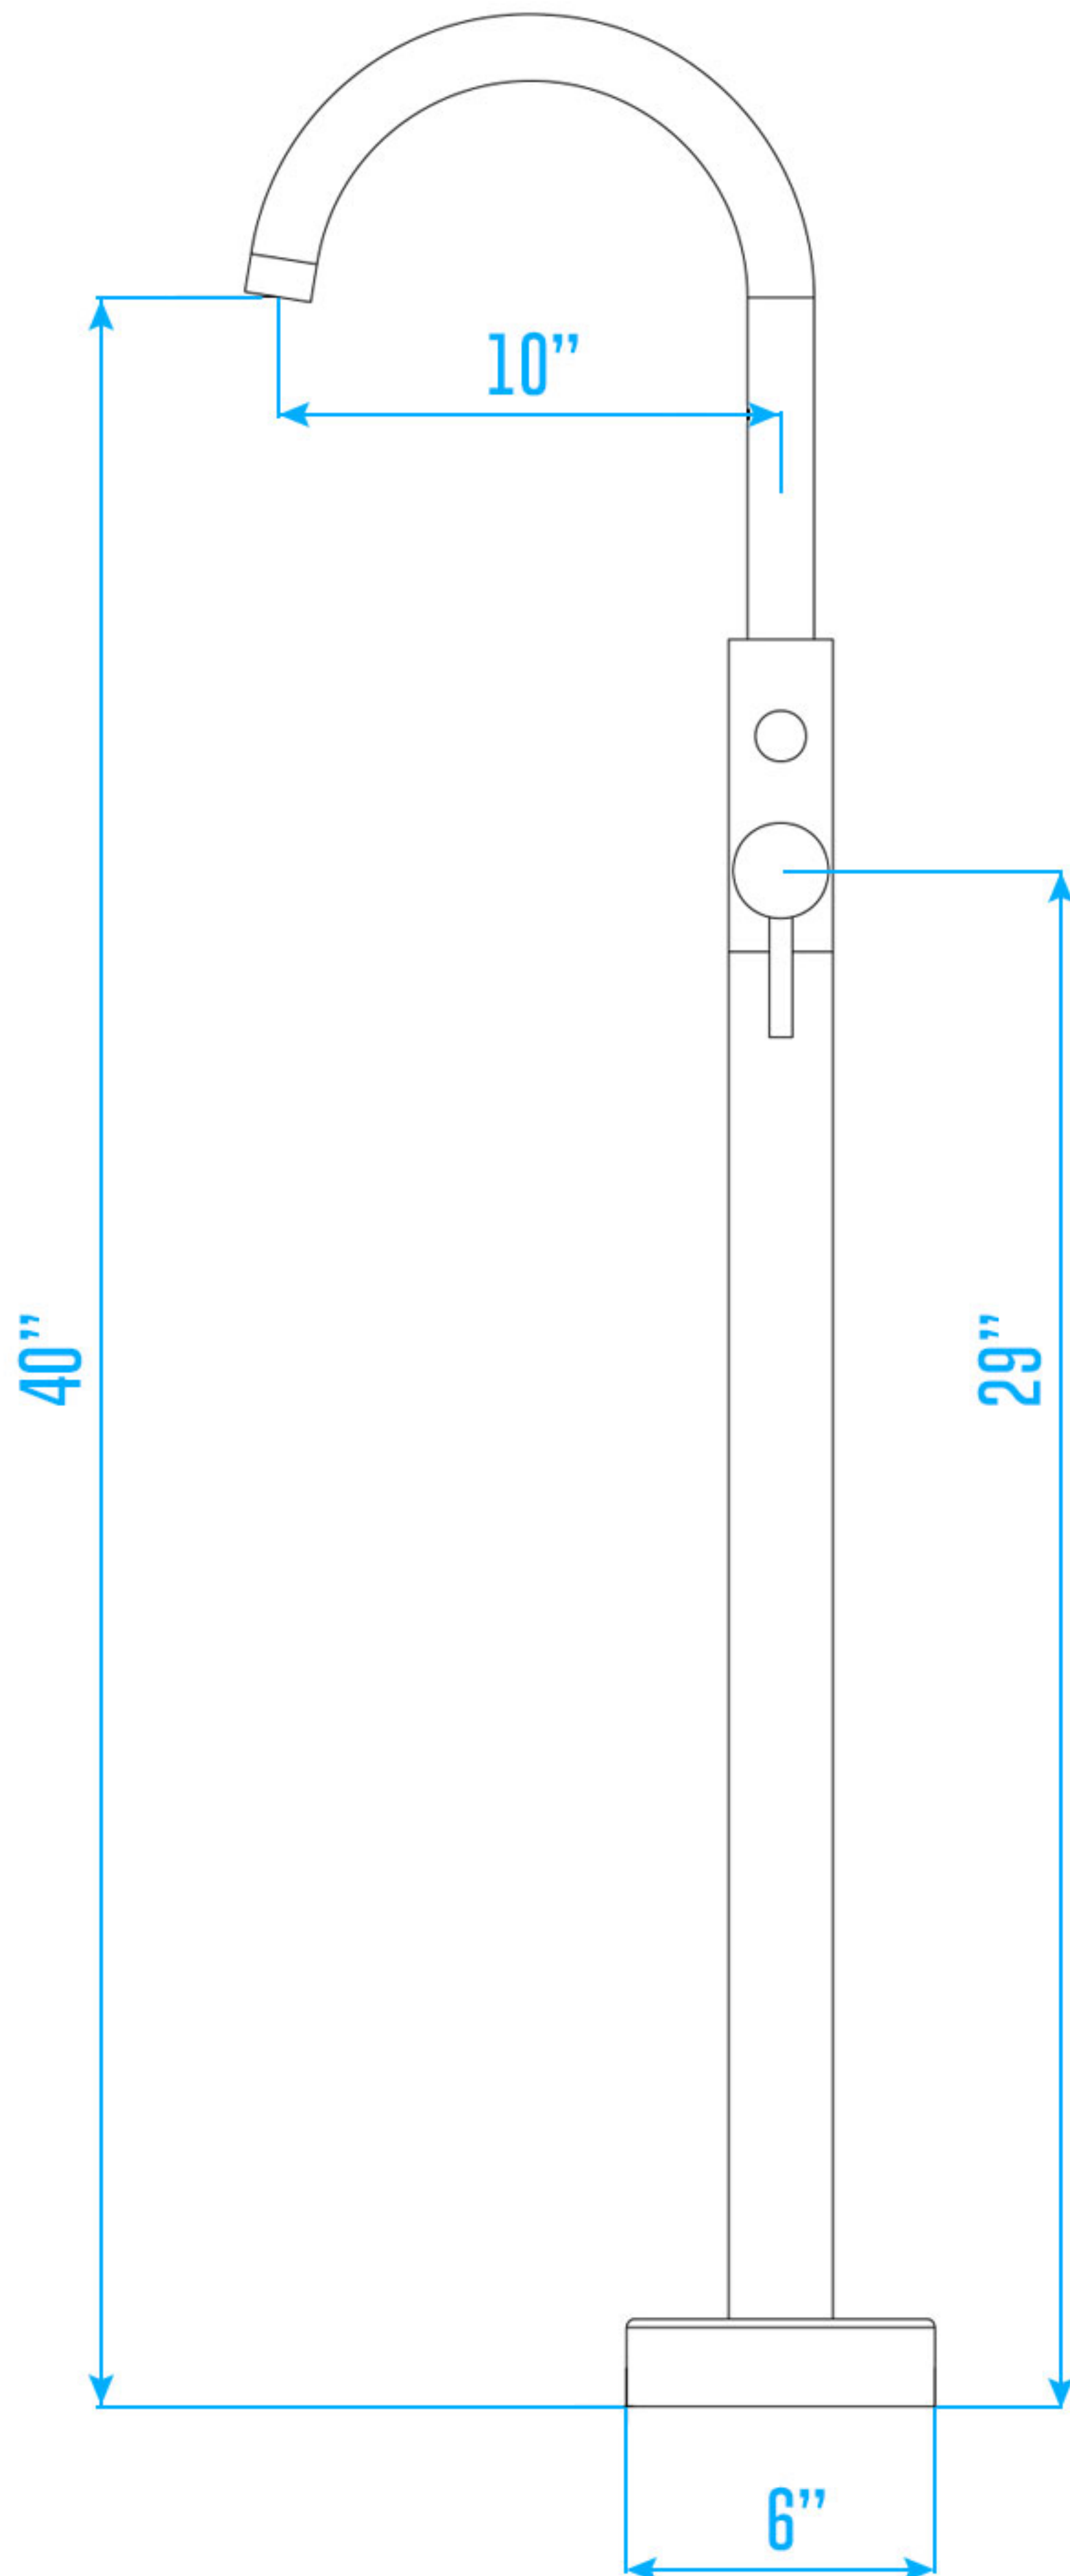

Finessè

FBF-SORRENTO-CH

Hose Length: 58"
Flow Rate: 5.8 GPM
Weight: 11lb

FBF-SORRENTO-CH