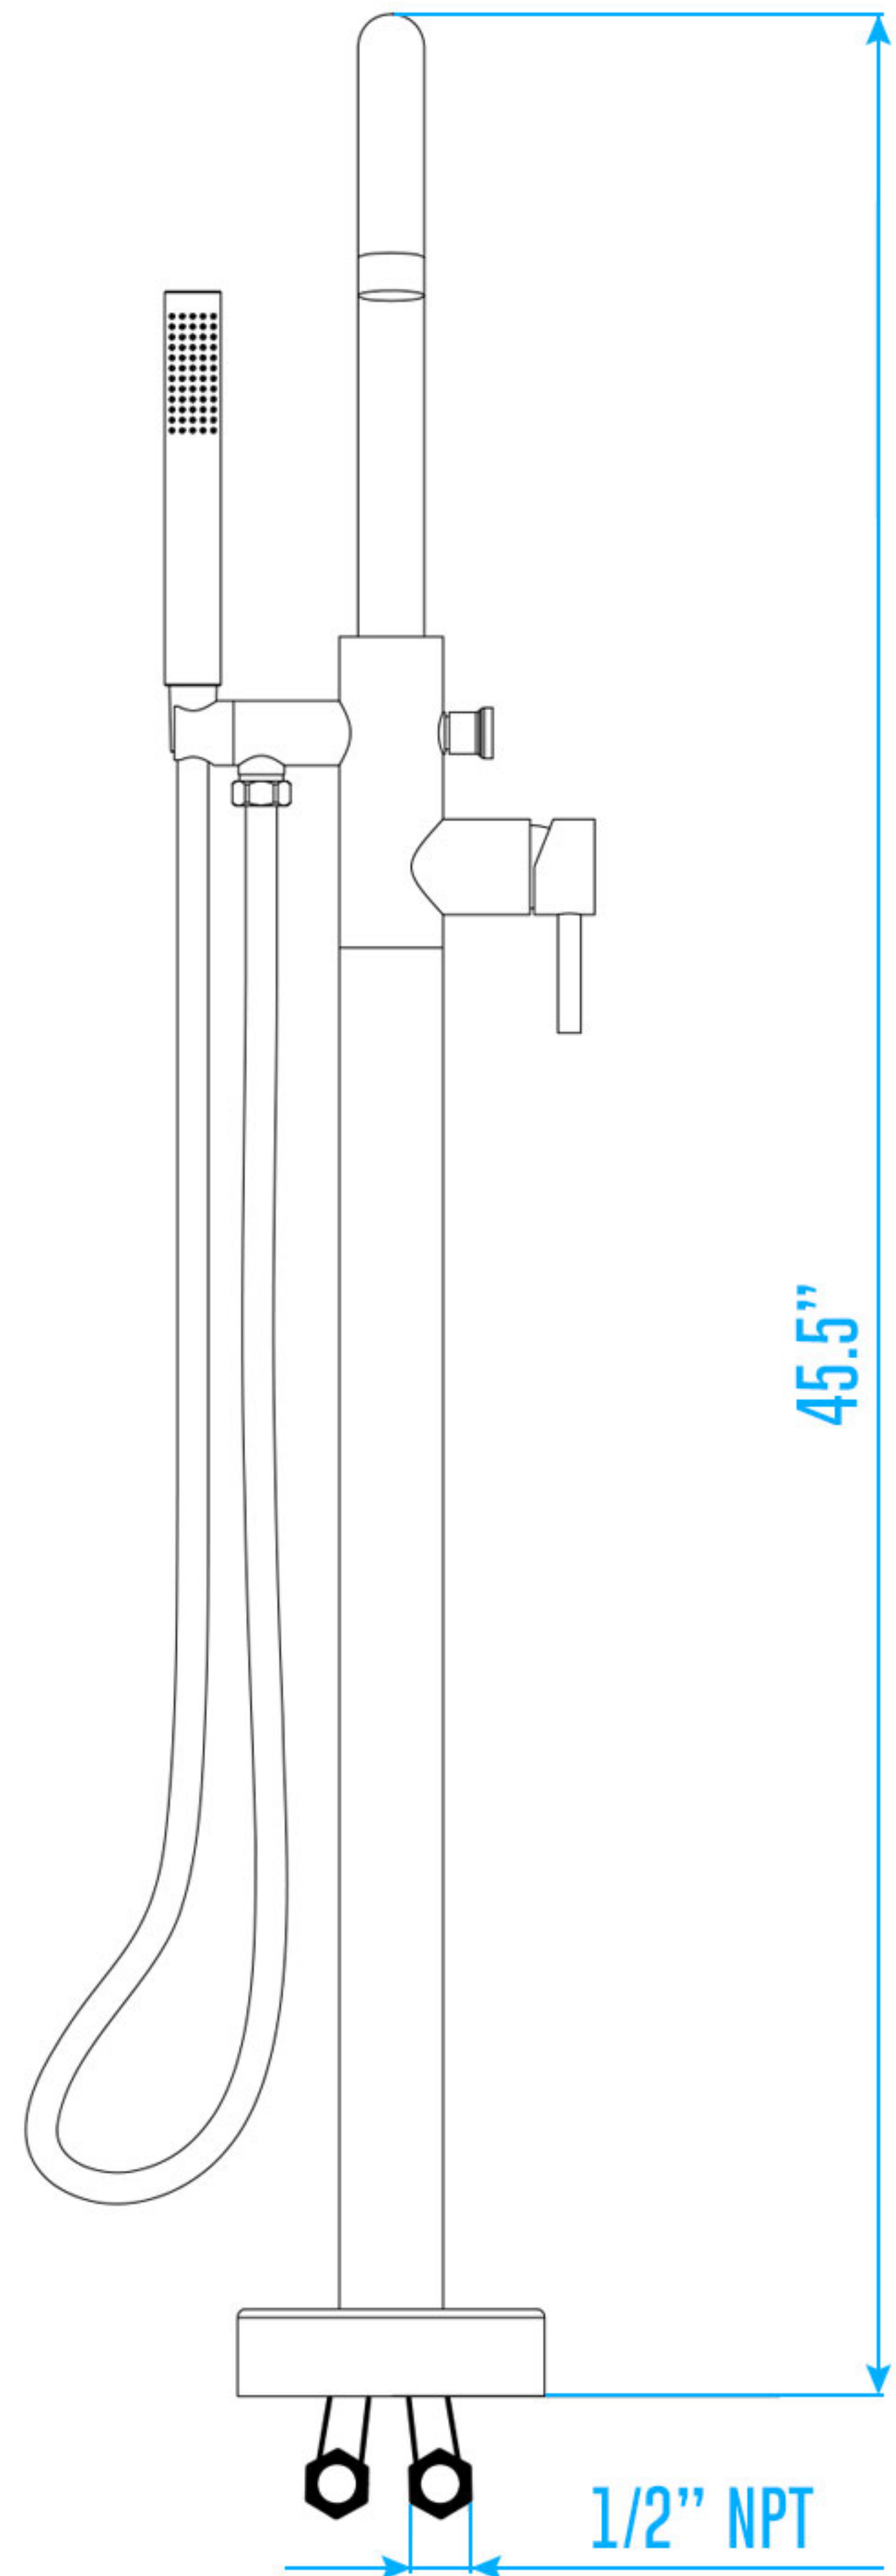

Finessè

FBF-SORRENTO-CH

Hose Length: 58"
Flow Rate: 5.8 GPM
Weight: 11lb

FBF-SORRENTO-CH